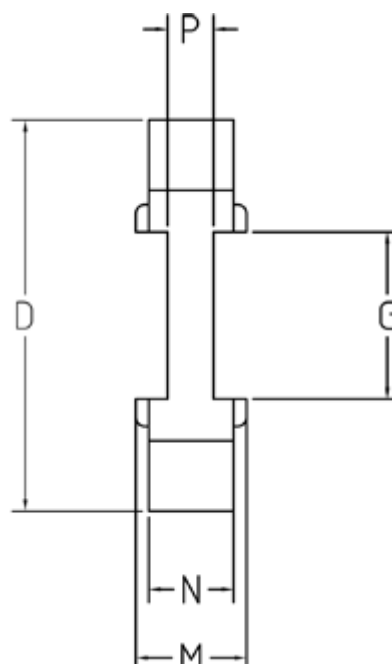

# Data Sheet

Article number: 333500703  
Description: Element Klonex ES14  
Green Spder 64Sh D

## Measures

---

D = 14  
G = -  
M = 8  
N = 6  
P = 6.0